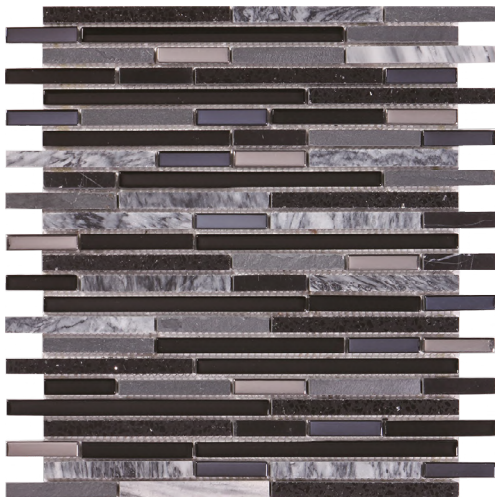

30x30cm / 8mm M125/175
Most Quartz Black / RMMOSTQB
EAN: 5606779180285 M12.5/17.5