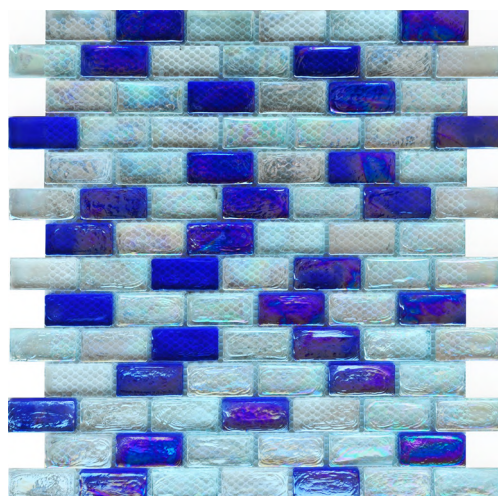

28,5x30,5cm / 8mm M85/119
Flash Blue / RMIBR010402 M8.5/12
EAN: 5606779165688