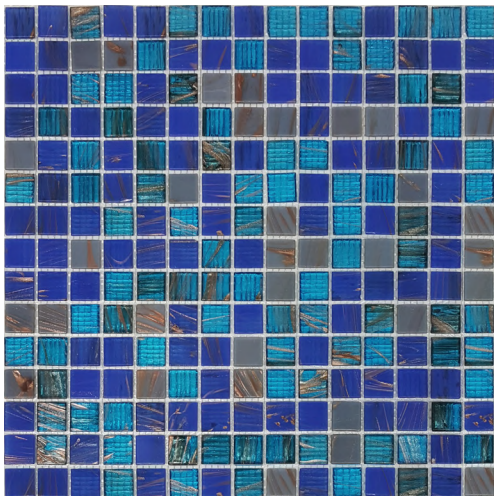

32,7x32,7cm / 4mm M40/56
Symphony Giverny V2 / 2020GIVERNY1V2
EAN: 5606779106391V2 M4.4/6.16