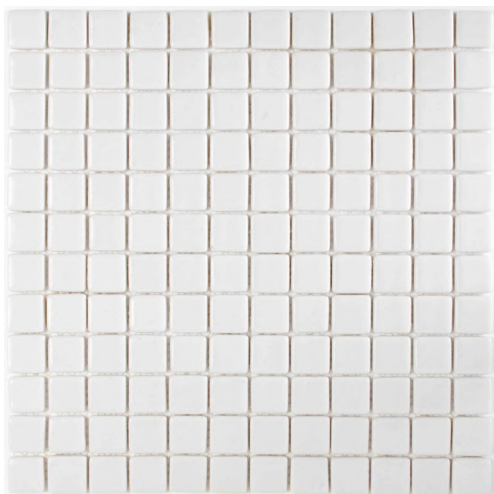

30x30cm / 6mm
Logic White / RMLOGICWP5
EAN: 5606779186775

M42/59
M4.2/5.9