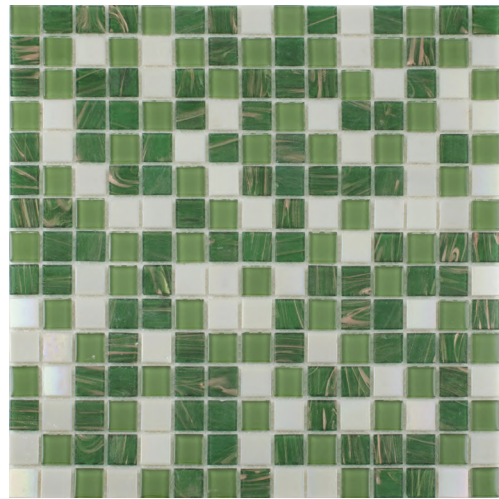

32,7x32,7cm / 4mm M40/56
Symphony Prince / RM03
EAN: 5606779162557 M4.4/6.16