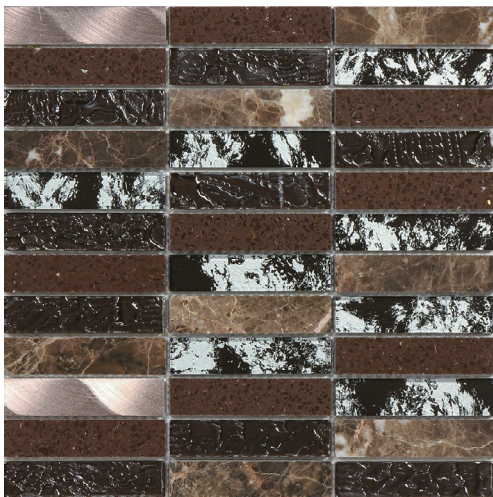

30x30cm / 8mm
Punk Marron / RMPUNKM
EAN: 5606779180377

M125/175
 M12.5/17.5